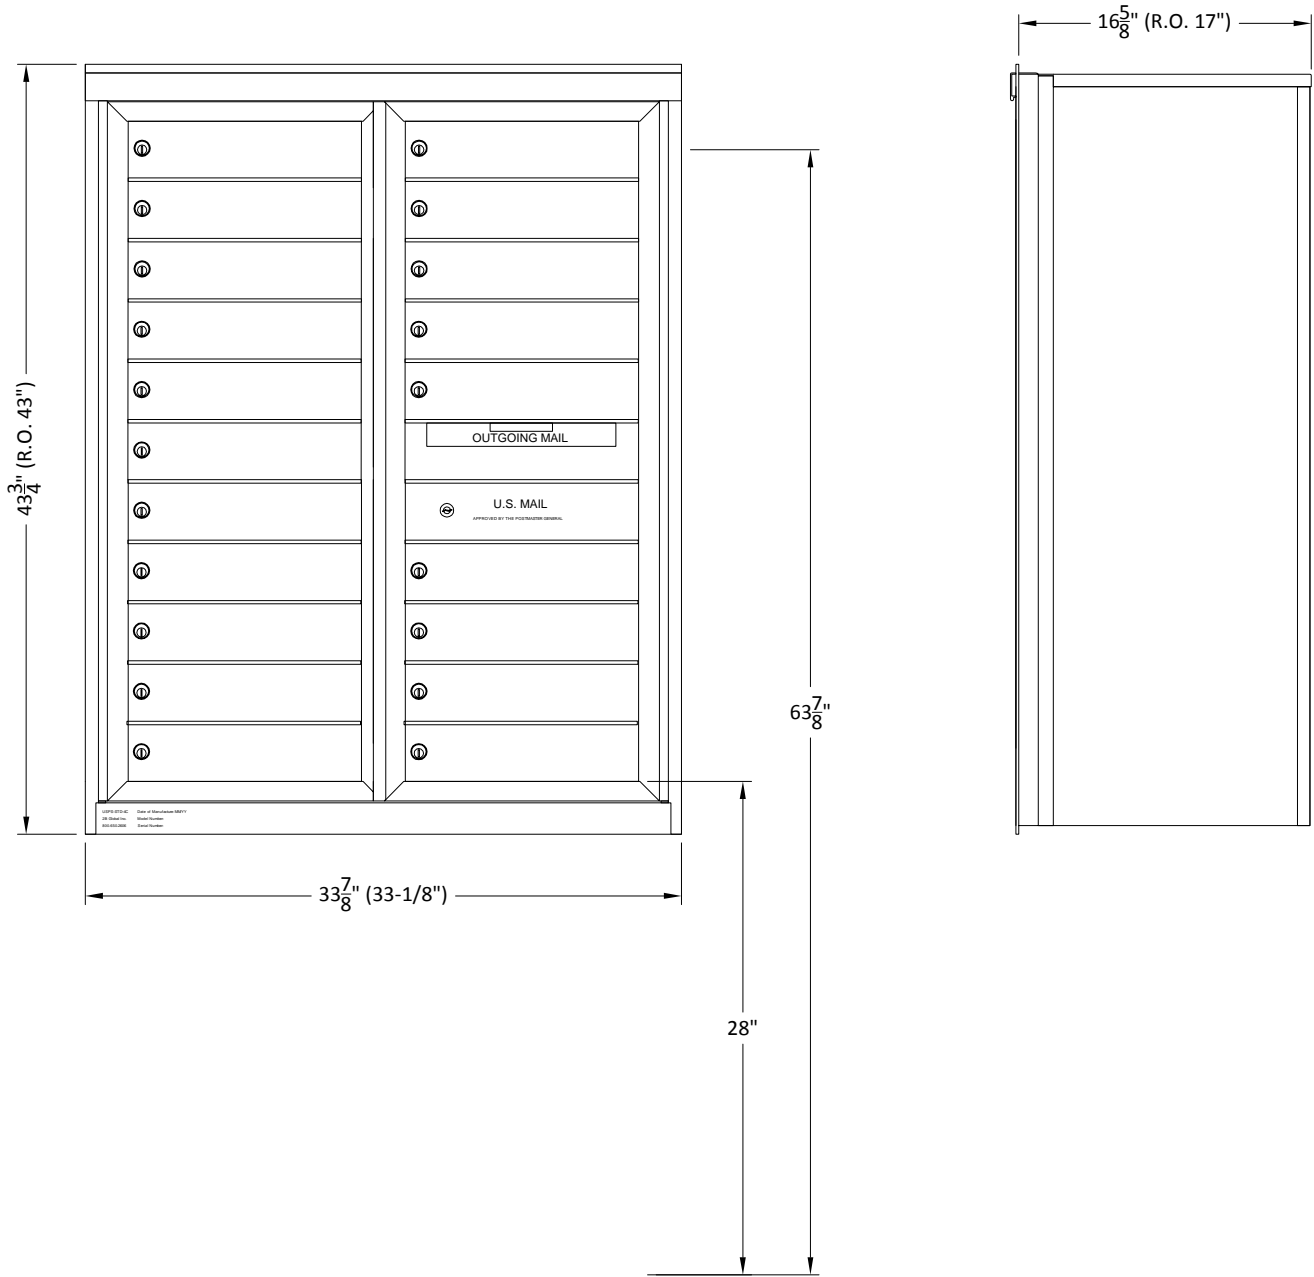

D20

2B GLOBAL INC

DATE: 1 NOV 2014

SCALE: 1 : 1

DRAWING TITLE.:

DRAWING NO.:

SHEET: 1 OF 1

SIZE: LETTER

USPS-4C HORIZONTAL MAILBOX

2B-USPS-D20-STD